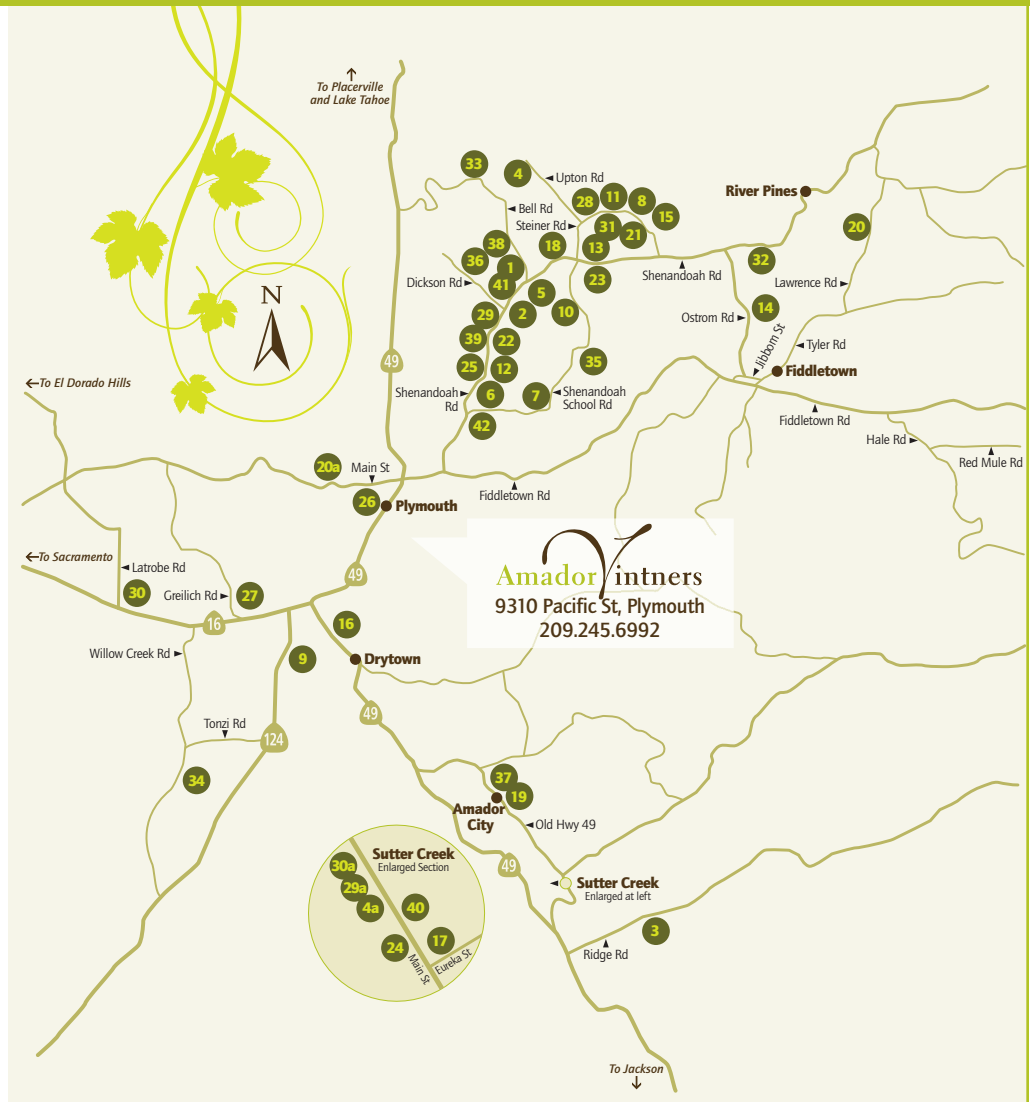

- 25** PAUL J. WINES | 10775 Shenandoah Rd, Plymouth | Thu-Sun 10:30am-5pm and most holiday Mondays
- 26** PROSPECT CELLARS | 9506 Main St, Plymouth | Thu-Sun 11am-5pm
- 27** RANCHO VICTORIA | 16920 Greilich Rd, Plymouth | Fri-Sun 11am-5pm
- 28** ROMBAUER VINEYARDS | 12225 Steiner Rd, Plymouth | Daily 10am-5pm
- 29** SCOTT HARVEY WINES | 10861 Shenandoah Rd, Plymouth | Daily 11am-5pm
- 29a** 79 Main St, Sutter Creek | Daily 11am-5pm
- 30** SERA FINA CELLARS | 17000 Latrobe Rd, Plymouth | Thu-Sun 10:30am-5:30pm | By appt for groups of 6+
- 30a** SERA FINA 2 | 83 Main St, Sutter Creek | Thu-Sun 11am-5pm
- 31** SHENANDOAH VINEYARDS | 12300 Steiner Rd, Plymouth | Daily: Summer 10am-5pm | Winter 10am-4:30pm
- 32** SOBON ESTATE | 14430 Shenandoah Rd, Plymouth | Daily 10am-5pm | Winter 10am-4:30pm
- 33** STORY WINERY | 10525 Bell Rd, Plymouth | Mon-Thu noon-4pm | Fri-Sun 11am-5pm
- 34** TANIS VINEYARDS | 13120 Willow Creek Rd, Ione | Fri-Sat 10am-5:30pm | Sun 11am-5:30pm | Mon-Thu by appt
- 35** TERRA D'ORO/MONTEVINA WINERY | 20680 Shenandoah School Rd, Plymouth | Daily 10am-4:15pm (last flight served) | By appt for groups of 6+
- 36** TERRE ROUGE/EASTON WINES | 10801 Dickson Rd, Plymouth | Thu-Mon 11am-4pm
- 37** THE END OF NOWHERE | 14204 Main St, Amador City | Fri-Sat 11am-8pm | Sun 11am-6pm
- 38** TKC VINEYARDS | 11001 Valley Dr, Plymouth | Sat 11am-5pm | Sun 1-5pm | By appt
- 39** TURLEY WINE CELLARS | 10851 Shenandoah Rd, Plymouth | Daily 10am-5pm
- 40** UPHILL VINEYARDS | 46 Main St, Sutter Creek | Sat-Sun 11am-5pm | By appt
- 41** VINO NOCETO | 11011 Shenandoah Rd, Plymouth | Weekdays 11am-4pm | Weekends 11am-5pm | Farm-to-Glass Tours: Daily 11am, Call for reservations
- 42** WILDEROTTER VINEYARD | 19890 Shenandoah School Rd, Plymouth | Daily 10:30am-5pm